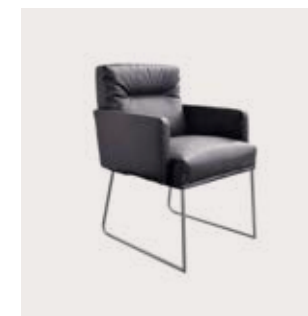

CHAIR D.S. | BORGERGADE STICKS'N SUSHI KOPENHAGEN

D.S.

SOFT LOW CHAIR

TEXAS

GATE

GATE

BENCH PLUS

LUIS & NL

YOUMA CASUAL

LUIS

LHASA

KIRK

CHAIR KIRK | EGGERSMANN HIDDENHAUSEN

MODUL PLUS

PLIES & VEGAS

STAN

PLIES

ARTUS & MAVERICK

STAN

STAN

STAN & VEGAS

CHAIR YOUMA CASUAL | BENCH D-LIGHT | HUNTER BIELEFELD

D-LIGHT

D-LIGHT