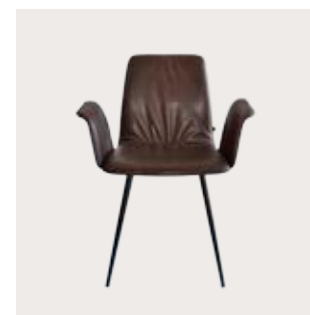

CHAIR D.S. | BORGERGADE STICKS'N SUSHI KOPENHAGEN

D.S.

SOFT LOW CHAIR

TEXAS

GATE

GATE

BENCH PLUS

LUIS & NL

PLIES

ARTUS & MAVERICK

STAN

STAN

STAN & VEGAS

CHAIR YOUMA CASUAL | BENCH D-LIGHT | HUNTER BIELEFELD

D-LIGHT

D-LIGHT

D-LIGHT

D-LIGHT

MAVERICK

MAVERICK

MAVERICK CASUAL

MAVERICK

D-LIGHT & PISA