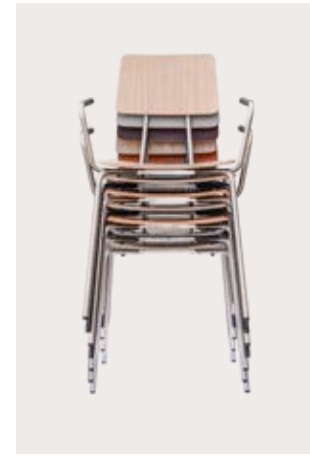

CHAIR D.S. | BORGERGADE STICKS'N SUSHI KOPENHAGEN

D.S.

SOFT LOW CHAIR

TEXAS

GATE

GATE

BENCH PLUS

LUIS & NL

YOUMA CASUAL

LUIS

LHASA

KIRK

CHAIR KIRK | EGGERSMANN HIDDENHAUSEN

MODUL PLUS

PLIES & VEGAS

STAN

PLIES

ARTUS & MAVERICK

STAN

STAN

STAN & VEGAS

CHAIR YOUMA CASUAL | BENCH D-LIGHT | HUNTER BIELEFELD

D-LIGHT

D-LIGHT